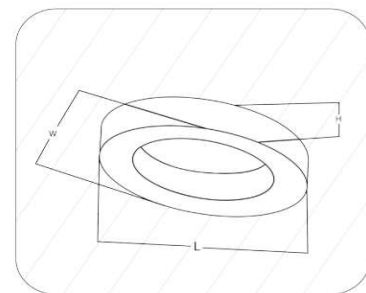

Sovitron Interior Pvt.Ltd.

Model Name

Jetta Ring Oval Surface /DLARJOVDS-70

Description

Architectural Light

Technical description

Image

Dimension	Custom dimension H=60/90/95mm
Frame	Aluminium
Color Tempertaure	4000K
Power	70W
Total Luminous Flux	4000 lm
Efficacy	80 lm/W
IP rating	50
Color Rendering	≥80
Mounting	Surface
Optics	White Opal Diffuser
Dimming	NON-Dimmable
Operating Voltage	220-240 VAC
Standard Lifetime	L70 minimum at 50,000 burning hours

Dimension diagram

HEIGHT-60/90/95

Custom dimension, coating and installation
available upon request

Remarks:-

Address: Plot #7 Saroorpur-Nangla Industrial Area,Ballabgarh-Sohna Road,Faridabad-121005

Email: info@sovitron.com