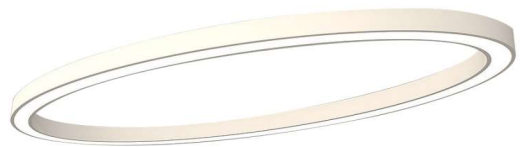

Sovitron Interior Pvt.Ltd.

Model Name

Jetta Ring Oval Surface /DLARJOVDS-70

Description

Architectural Light

Technical description

Image

Dimension	Custom dimension H=60/90/95mm
Frame	Aluminium
Color Tempertaure	4000K
Power	70W
Total Luminous Flux	4000 lm
Efficacy	80 lm/W
IP rating	50
Color Rendering	≥80
Mounting	Surface
Optics	White Opal Diffuser
Dimming	NON-Dimmable
Operating Voltage	220-240 VAC
Standard Lifetime	L70 minimum at 50,000 burning hours